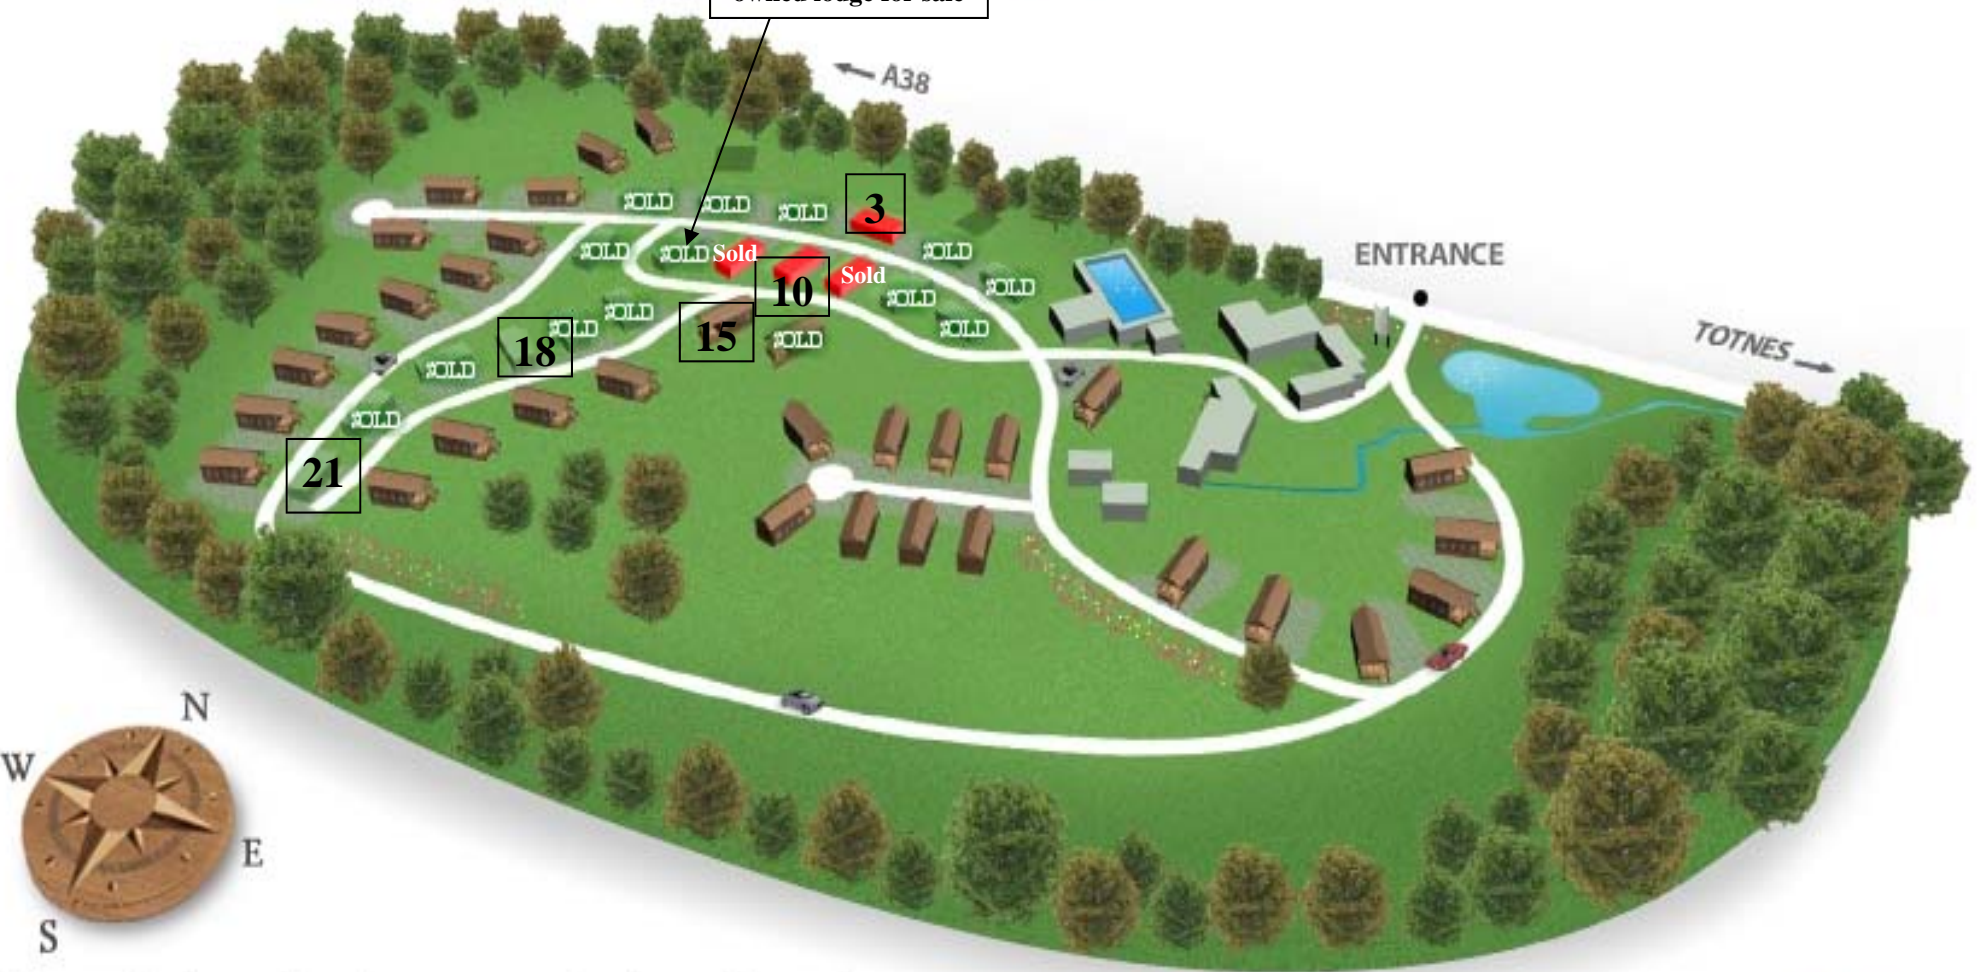

# Edeswell Siteplan

A birds eye view of Edeswell Valley

23 acres of unspoilt countryside

is surrounded by woodland creating a private peaceful environment to live.

Cedar Lodge—pre owned lodge for sale

Your choice of lodge - your choice of location

 Show Homes  Available Plots-Phase 1  Phase 2

Please refer to details overleaf for plot sizes and Show Home location

## Available Plot Sizes or Show Homes at Edeswell Valley

**Plot 3** - Show Home – Country Lodge Elite 40' X 20' Including Built In Deck Pre-Owned

**Plot 10** – Show Home – Advent Rosemary 40' X 20' + Deck Area 2m

**Plot 15** – Available Plot — 36' X 20' Including Deck Area

**Plot 18** – Available Plot — 36' X 20' + Deck Area 2m

**Plot 21** – Available Plot — 42' x 20' + Deck Area 2m